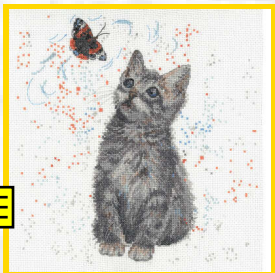

2014

by Arts and Designs

HTMLString missing

Animals

BMCS06
30 x 30 cm (12" x 12")
Lex the Lion

BMCS17
23 x 30 cm (9" x 12")
High Tea

BMCS16
29 x 20 cm (11" x 8")
Snap, Crackle and Pop

BMCS05
26 x 26 cm (10" x 10")
Harley the Hedgehog

BMCS01
26 x 26 cm (10" x 10")
Hugh the Hare

BMCS15
26 x 26 cm (10" x 10")
Olive

BMCS18
26 x 26 cm (10" x 10")
Dusty

BMCS13
25 x 26 cm (10" x 10")
Betsy

BMCS14
25 x 26 cm (10" x 10")
Jack and Diane

BMCS03
25 x 26 cm (10" x 10")
Layla the Leopard

BMCS04
24 x 24 cm (10" x 10")
Daphne the Duck

BMCS08
20 x 20 cm (8" x 8")
Lottie the Lamb

Animals

BMCS09
20 x 20 cm (8" x 8")
Betty the Bluetit

BMCS10
20 x 20 cm (8" x 8")
Eliza the Elephant

BMCS11
20 x 20 cm (8" x 8")
Lotus the Orangutan