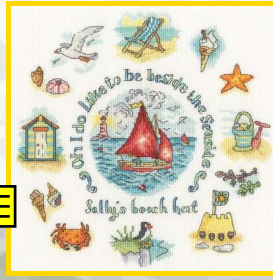

# Accessories

PB5  
28 x 28 cm (11" x 11")  
Dotty For Bothy Project Bag

PB6  
28 x 28 cm (11" x 11")  
Comfort Crafter Project Bag

PB7  
28 x 28 cm (11" x 11")  
Just Keep Stitching Project Bag

XA38  
4 x 4 cm (2" x 2")  
Loved Ones are Near Needle minder

XA39  
4 x 4 cm (1" x 1")  
So Many Projects Needle Minder

XA37  
3 x 4 cm (1" x 2")  
Head Clover Heels Needle Minder

# Amanda Loveseed

XAL13  
26 x 26 cm (10" x 10")  
How does your Garden Grow?

XAL14  
26 x 26 cm (10" x 10")  
Beside the Seaside