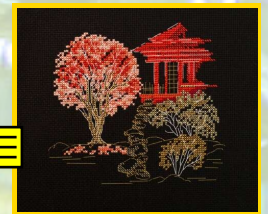

AAH-099
17 x 14 cm (7" x 6")
Japan 3