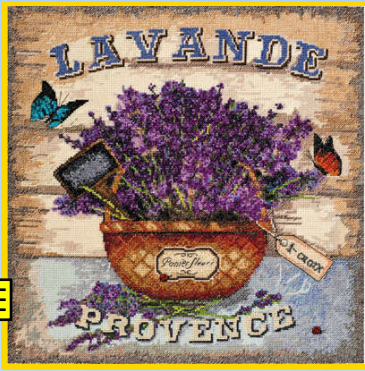

# Fantasy

AAH-191  
24 x 43 cm (10" x 17")  
Keeper of Dreams

AAH-058  
31 x 29 cm (12" x 11")  
Miracles

AAH-229  
15 x 19 cm (6" x 7")  
Bright Thoughts

# Flowers

AAH-081  
35 x 35 cm (14" x 14")  
*Melody of Provence*

AAH-218  
20 x 32 cm (8" x 13")  
*Feeling Colors*

AAH-221  
19 x 30 cm (8" x 12")  
*Poppies at Sunset*

AAH-082  
26 x 27 cm (10" x 11")  
*Trio*